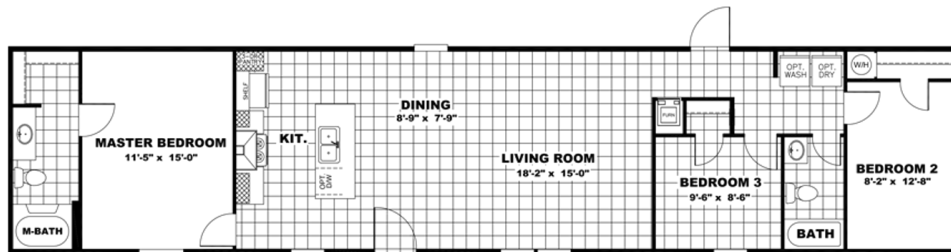

THE BREEZE

THE BREEZE

Model number: 41SSP16723AH18

3 beds • 2 baths • 1152 sq.ft. • 16' width • 72' depth

Our home building facilities invest in continuous product and process improvements. Plans, dimensions, features, materials, specifications and availability are subject to change without notice or obligation. Renderings and floor plans are representative likenesses of our homes and may differ from the actual homes. We invite you to tour a Home Center near you and inspect the highest value in quality housing available or call (870) 862-4300 to speak with a Home Consultant. Copyright 2017, CMH. All rights reserved.